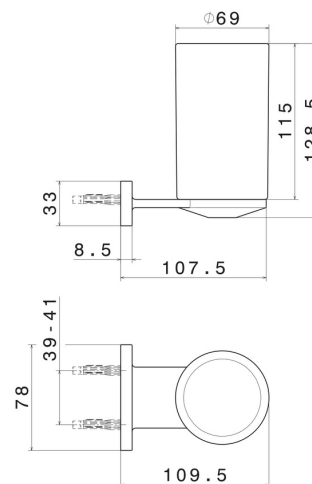

ROUND ACCESSORIES

67205.61.020

Wall-mounted tumbler holder. White ceramic - finish PVD
Glossy Gold

PVD Glossy Gold

FEATURES

Material	Ceramic
Installation	Wall mounted

TECHNICAL DRAWING

ROUND ACCESSORIES

67205.61.020

Wall-mounted tumbler holder. White ceramic - finish PVD Glossy Gold

AVAILABLE FINISHES

61.020

PVD Glossy Gold

01.014

finish Matt White

01.093