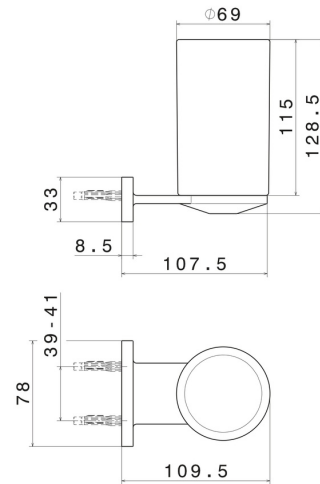

ROUND ACCESSORIES

67205.M0.071

Wall-mounted tumbler holder. White ceramic - finish Gold Satin

FEATURES

Material	Ceramic
Installation	Wall mounted

TECHNICAL DRAWING

ROUND ACCESSORIES

67205.M0.071