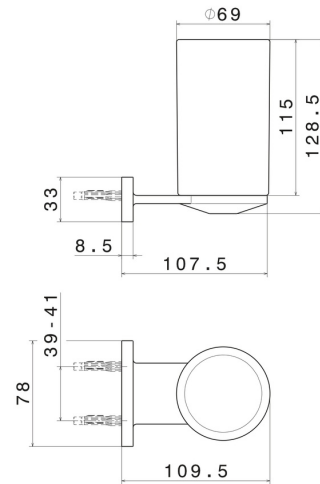

ROUND ACCESSORIES

67205.M0.072

Wall-mounted tumbler holder. White ceramic - finish Copper Satin

FEATURES

Material	Ceramic
Installation	Wall mounted

TECHNICAL DRAWING

ROUND ACCESSORIES

67205.M0.072

Wall-mounted tumbler holder. White ceramic - finish Copper Satin

AVAILABLE FINISHES

M0.072

Copper Satin

01.014

finish Matt White

01.093

finish Matt Black