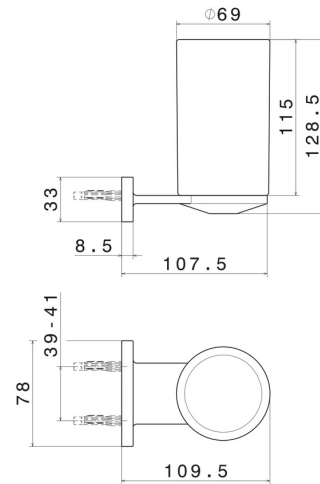

ROUND ACCESSORIES

67205.M0.077

Wall-mounted tumbler holder. White ceramic - finish Carbon Satin

Carbon Satin

FEATURES

Material	Ceramic
Installation	Wall mounted

TECHNICAL DRAWING

ROUND ACCESSORIES

67205.M0.077

Wall-mounted tumbler holder. White ceramic - finish Carbon Satin

AVAILABLE FINISHES

M0.077

Carbon Satin

01.014

finish Matt White

01.093