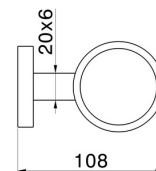

TECHNICAL DRAWING