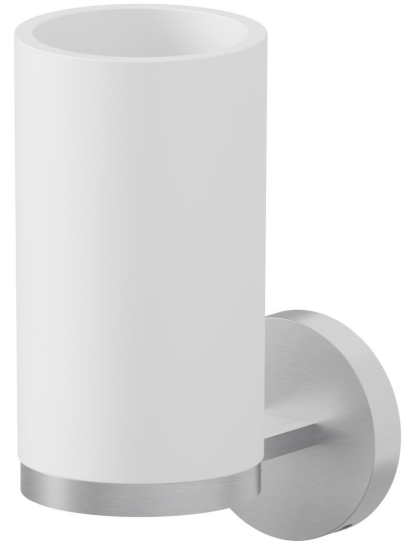

# X-STEEL ACCESSORIES

## 73205X.50.050

Wall-mounted tumbler holder. White resin - finish Stainless Steel

### FEATURES

Material	Resin
Installation	Wall mounted

## X-STEEL ACCESSORIES

**73205X.50.050**

Wall-mounted tumbler holder. White resin - finish Stainless Steel