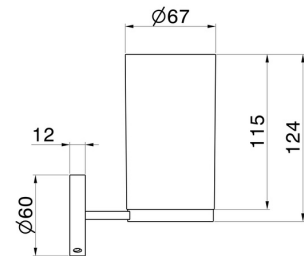

TECHNICAL DRAWING