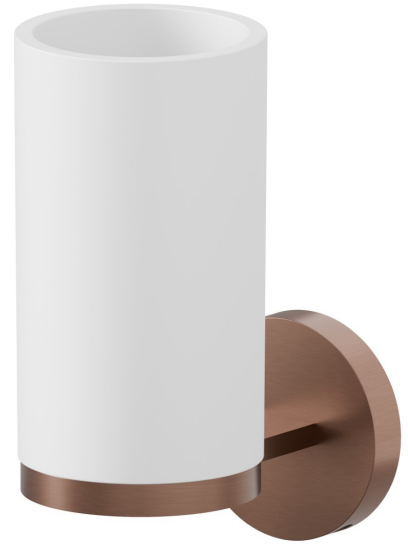

X-STEEL ACCESSORIES

73205X.59.067

Wall-mounted tumbler holder. White resin - finish PVD Brushed Copper Bronze

PVD Brushed Copper Bronze

FEATURES

Material	Resin
Installation	Wall mounted

TECHNICAL DRAWING

AR Preview
try it in your home

More Details
on our [website](#)

X-STEEL ACCESSORIES

73205X.59.067

Wall-mounted tumbler holder. White resin - finish PVD Brushed Copper Bronze

AVAILABLE FINISHES

59.067

PVD Brushed Copper Bronze

50.050

finish Stainless Steel

59.064

finish PVD Brushed Gun Metal

59.097

finish PVD Brushed Gold

59.098

finish PVD Brushed Pale Gold

AR Preview
try it in your home