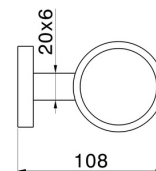

X-STEEL ACCESSORIES

73205X.59.067

Wall-mounted tumbler holder. White resin - finish PVD Brushed Copper Bronze

PVD Brushed Copper Bronze

FEATURES

Material	Resin
Installation	Wall mounted

TECHNICAL DRAWING

AR Preview
try it in your home

More Details
on our [website](#)

X-STEEL ACCESSORIES

73205X.59.067

Wall-mounted tumbler holder. White resin - finish PVD Brushed Copper Bronze

AVAILABLE FINISHES

59.067

PVD Brushed Copper Bronze

50.050