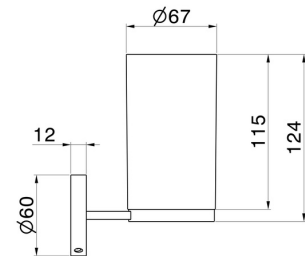

X-STEEL ACCESSORIES

73205X.59.067

Wall-mounted tumbler holder. White resin - finish PVD Brushed Copper Bronze

PVD Brushed Copper Bronze

FEATURES

Material	Resin
Installation	Wall mounted

TECHNICAL DRAWING

AR Preview
try it in your home