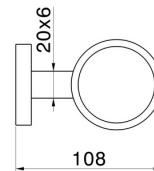

TECHNICAL DRAWING