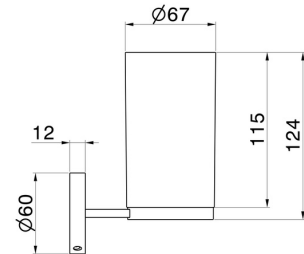

TECHNICAL DRAWING