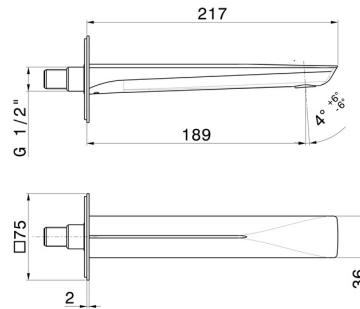

# DELTA ZERO

**72237.01.014**

Wall spout for basin group - finish Matt White

With 1/2" connection. L=189 mm

## FEATURES

Material	<b>Brass</b>
Technology	<b>Save Water</b>
Installation	<b>Wall mounted</b>
Spout	<b>Standard spout</b>

## TECHNICAL DRAWING

**DELTA ZERO**

**72237.01.014**

Wall spout for basin group - finish Matt White

**AVAILABLE FINISHES**

---

**01.014**

Matt White