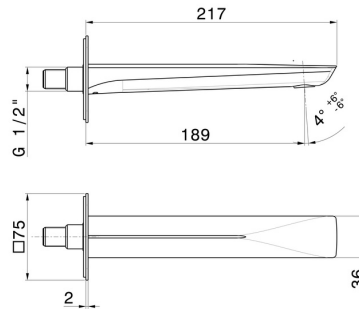

TECHNICAL DRAWING

AR Preview
try it in your home

More Details
on our [website](#)