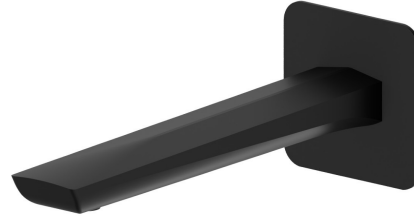

# DELTA ZERO

**72237.01.093**

Wall spout for basin group - finish Matt Black

With 1/2" connection. L=189 mm

## FEATURES

- |              |                       |
|--------------|-----------------------|
| Material     | <b>Brass</b>          |
| Technology   | <b>Save Water</b>     |
| Installation | <b>Wall mounted</b>   |
| Spout        | <b>Standard spout</b> |

## TECHNICAL DRAWING

 **AR Preview**  
try it in your home

**More Details**  
on our [website](#)

**DELTA ZERO**

**72237.01.093**

Wall spout for basin group - finish Matt Black

**AVAILABLE FINISHES**

---