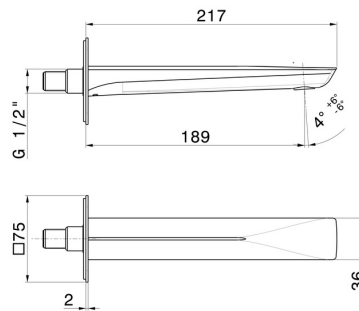

DELTA ZERO

72237.21.018

Wall spout for basin group - finish Chrome

With 1/2" connection. L=189 mm

FEATURES

Material	Brass
Technology	Save Water
Installation	Wall mounted
Spout	Standard spout

TECHNICAL DRAWING

DELTA ZERO

72237.21.018

Wall spout for basin group - finish Chrome

AVAILABLE FINISHES

21.018

Chrome

01.014

finish Matt White