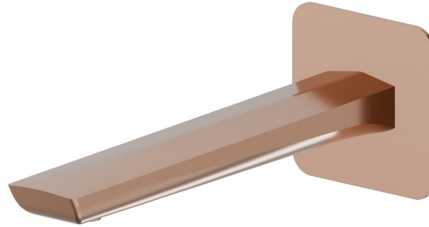

DELTA ZERO

72237.58.061

Wall spout for basin group - finish PVD Copper Bronze

With 1/2" connection. L=189 mm

PVD Copper Bronze

FEATURES

Material	Brass
Technology	Save Water
Installation	Wall mounted
Spout	Standard spout

TECHNICAL DRAWING

DELTA ZERO

72237.58.061

Wall spout for basin group - finish PVD Copper Bronze

AVAILABLE FINISHES

58.061

PVD Copper Bronze

01.014