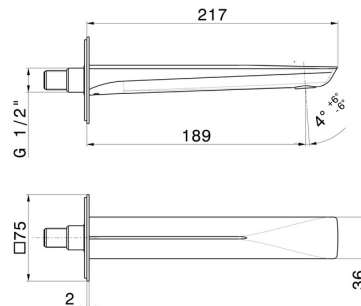

DELTA ZERO

72237.58.061

Wall spout for basin group - finish PVD Copper Bronze

With 1/2" connection. L=189 mm

PVD Copper Bronze

FEATURES

Material	Brass
Technology	Save Water
Installation	Wall mounted
Spout	Standard spout

TECHNICAL DRAWING

DELTA ZERO

72237.58.061

Wall spout for basin group - finish PVD Copper Bronze

AVAILABLE FINISHES

58.061

PVD Copper Bronze

01.014