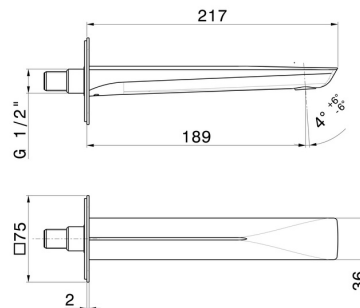

# DELTA ZERO

**72237.58.063**

Wall spout for basin group - finish PVD Gun Metal

With 1/2" connection. L=189 mm

## FEATURES

- |              |                       |
|--------------|-----------------------|
| Material     | <b>Brass</b>          |
| Technology   | <b>Save Water</b>     |
| Installation | <b>Wall mounted</b>   |
| Spout        | <b>Standard spout</b> |

## TECHNICAL DRAWING

 **AR Preview**  
try it in your home

**More Details**  
on our [website](#)

**DELTA ZERO**

**72237.58.063**

Wall spout for basin group - finish PVD Gun Metal

**AVAILABLE FINISHES**

---