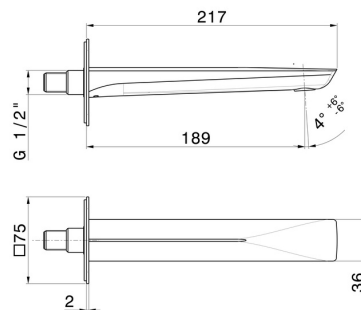

DELTA ZERO

72237.59.064

Wall spout for basin group - finish PVD Brushed Gun Metal

With 1/2" connection. L=189 mm

PVD Brushed Gun Metal

FEATURES

Material	Brass
Technology	Save Water
Installation	Wall mounted
Spout	Standard spout

TECHNICAL DRAWING

DELTA ZERO

72237.59.064

Wall spout for basin group - finish PVD Brushed Gun Metal

AVAILABLE FINISHES

59.064

PVD Brushed Gun Metal

01.014