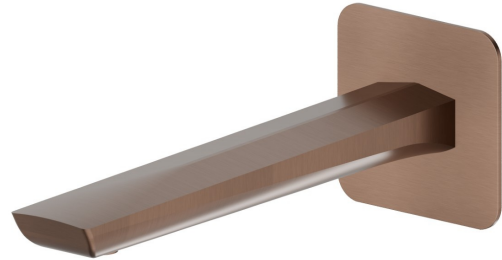

DELTA ZERO

72237.59.067

Wall spout for basin group - finish PVD Brushed Copper Bronze

With 1/2" connection. L=189 mm

PVD Brushed Copper Bronze

FEATURES

- | | |
|--------------|-----------------------|
| Material | Brass |
| Technology | Save Water |
| Installation | Wall mounted |
| Spout | Standard spout |

TECHNICAL DRAWING

 **AR Preview**
try it in your home

More Details
on our [website](#)

DELTA ZERO

72237.59.067

Wall spout for basin group - finish PVD Brushed Copper Bronze

AVAILABLE FINISHES

59.067

PVD Brushed Copper Bronze

01.014

finish Matt White

01.093

finish Matt Black

21.018

finish Chrome

58.061