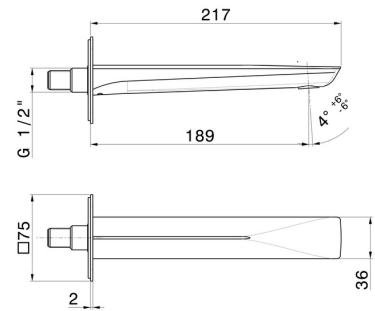

DELTA ZERO

72237.59.067

Wall spout for basin group - finish PVD Brushed Copper Bronze

With 1/2" connection. L=189 mm

PVD Brushed Copper Bronze

FEATURES

- | | |
|--------------|-----------------------|
| Material | Brass |
| Technology | Save Water |
| Installation | Wall mounted |
| Spout | Standard spout |

TECHNICAL DRAWING

 **AR Preview**
try it in your home

More Details
on our [website](#)

DELTA ZERO

72237.59.067

Wall spout for basin group - finish PVD Brushed Copper Bronze

AVAILABLE FINISHES

59.067