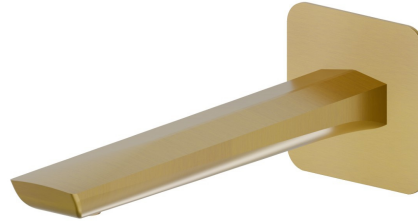

DELTA ZERO

72237.59.097

Wall spout for basin group - finish PVD Brushed Gold

With 1/2" connection. L=189 mm

PVD Brushed Gold

FEATURES

| | |
|--------------|-----------------------|
| Material | Brass |
| Technology | Save Water |
| Installation | Wall mounted |
| Spout | Standard spout |

TECHNICAL DRAWING

AR Preview
try it in your home

More Details
on our [website](#)

DELTA ZERO

72237.59.097

Wall spout for basin group - finish PVD Brushed Gold

AVAILABLE FINISHES

59.097

PVD Brushed Gold

01.014

finish Matt White

01.093

finish Matt Black

21.018

finish Chrome

58.061