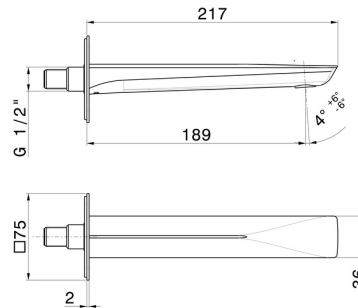

DELTA ZERO

72237.59.097

Wall spout for basin group - finish PVD Brushed Gold

With 1/2" connection. L=189 mm

PVD Brushed Gold

FEATURES

| | |
|--------------|-----------------------|
| Material | Brass |
| Technology | Save Water |
| Installation | Wall mounted |
| Spout | Standard spout |

TECHNICAL DRAWING

AR Preview
try it in your home

More Details
on our [website](#)

DELTA ZERO

72237.59.097

Wall spout for basin group - finish PVD Brushed Gold

AVAILABLE FINISHES

59.097