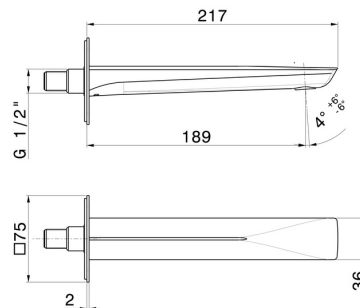

DELTA ZERO

72237.61.020

Wall spout for basin group - finish PVD Glossy Gold

With 1/2" connection. L=189 mm

PVD Glossy Gold

FEATURES

Material	Brass
Technology	Save Water
Installation	Wall mounted
Spout	Standard spout

TECHNICAL DRAWING

AR Preview
try it in your home

More Details
on our [website](#)

DELTA ZERO

72237.61.020

Wall spout for basin group - finish PVD Glossy Gold

AVAILABLE FINISHES

61.020