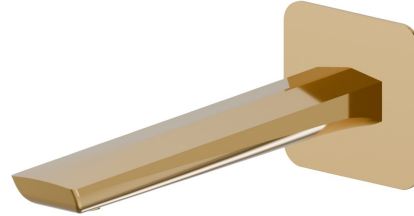

DELTA ZERO

72237.61.020

Wall spout for basin group - finish PVD Glossy Gold

With 1/2" connection. L=189 mm

PVD Glossy Gold

FEATURES

Material	Brass
Technology	Save Water
Installation	Wall mounted
Spout	Standard spout

TECHNICAL DRAWING

AR Preview
try it in your home

More Details
on our [website](#)

DELTA ZERO

72237.61.020

Wall spout for basin group - finish PVD Glossy Gold

AVAILABLE FINISHES

61.020

PVD Glossy Gold

01.014

finish Matt White

01.093

finish Matt Black

21.018

finish Chrome

58.061