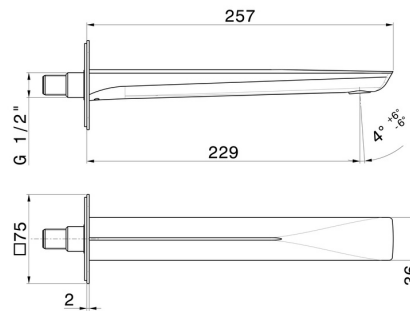

# DELTA ZERO

**72238.01.014**

Wall spout for basin group - finish Matt White

With 1/2" connection. L=229 mm

## TECHNICAL DRAWING

  
**AR Preview**  
try it in your home

**More Details**  
on our [website](#)

**DELTA ZERO**

**72238.01.014**

Wall spout for basin group - finish Matt White

**AVAILABLE FINISHES**

---