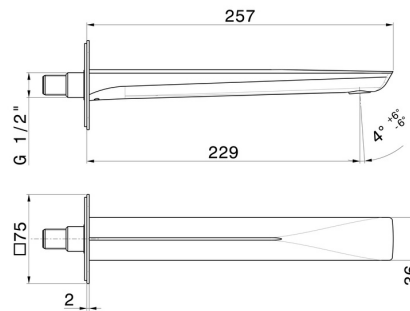

DELTA ZERO

72238.01.093

Wall spout for basin group - finish Matt Black

With 1/2" connection. L=229 mm

SAVE
WATER

Matt Black

FEATURES

Material	Brass
Technology	Save Water
Installation	Wall mounted
Spout	Long spout

TECHNICAL DRAWING

AR Preview
try it in your home

More Details
on our [website](#)

DELTA ZERO

72238.01.093

Wall spout for basin group - finish Matt Black

AVAILABLE FINISHES

01.093