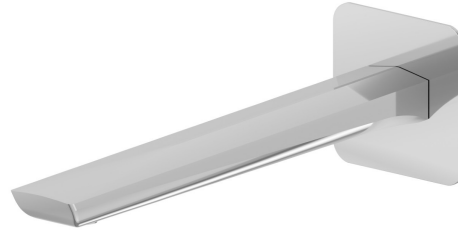

DELTA ZERO

72238.21.018

Wall spout for basin group - finish Chrome

With 1/2" connection. L=229 mm

FEATURES

- | | |
|--------------|---------------------|
| Material | Brass |
| Technology | Save Water |
| Installation | Wall mounted |
| Spout | Long spout |

TECHNICAL DRAWING

 **AR Preview**
try it in your home

More Details
on our [website](#)

DELTA ZERO

72238.21.018

Wall spout for basin group - finish Chrome

AVAILABLE FINISHES

21.018