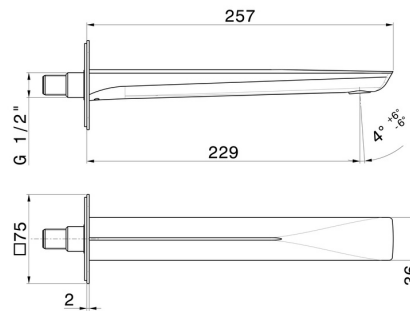

DELTA ZERO

72238.21.018

Wall spout for basin group - finish Chrome

With 1/2" connection. L=229 mm

FEATURES

- | | |
|--------------|---------------------|
| Material | Brass |
| Technology | Save Water |
| Installation | Wall mounted |
| Spout | Long spout |

TECHNICAL DRAWING

 **AR Preview**
try it in your home

More Details
on our [website](#)

DELTA ZERO

72238.21.018

Wall spout for basin group - finish Chrome

AVAILABLE FINISHES

21.018