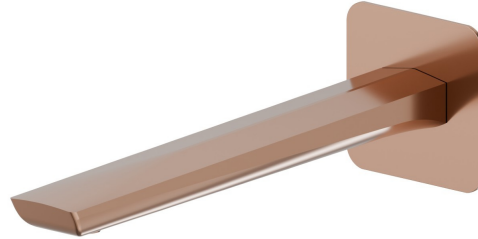

# DELTA ZERO

**72238.58.061**

Wall spout for basin group - finish PVD Copper Bronze

With 1/2" connection. L=229 mm

PVD Copper Bronze

## FEATURES

Material	<b>Brass</b>
Technology	<b>Save Water</b>
Installation	<b>Wall mounted</b>
Spout	<b>Long spout</b>

## TECHNICAL DRAWING

**AR Preview**  
try it in your home

**More Details**  
on our [website](#)

**DELTA ZERO**

**72238.58.061**

Wall spout for basin group - finish PVD Copper Bronze

**AVAILABLE FINISHES**

---