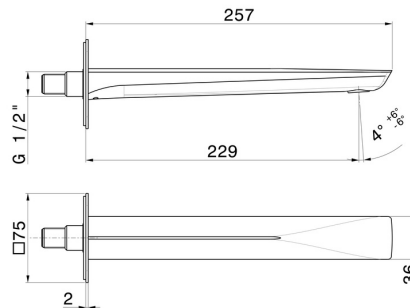

TECHNICAL DRAWING

AR Preview
try it in your home

More Details
on our [website](#)