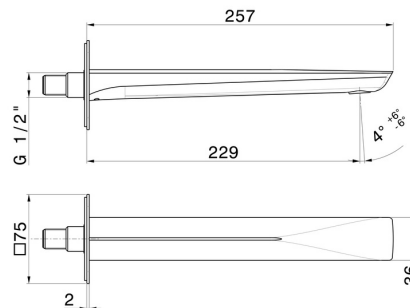

DELTA ZERO

72238.58.063

Wall spout for basin group - finish PVD Gun Metal

With 1/2" connection. L=229 mm

PVD Gun Metal

FEATURES

- | | |
|--------------|---------------------|
| Material | Brass |
| Technology | Save Water |
| Installation | Wall mounted |
| Spout | Long spout |

TECHNICAL DRAWING

AR Preview
try it in your home

More Details
on our [website](#)

DELTA ZERO

72238.58.063

Wall spout for basin group - finish PVD Gun Metal

AVAILABLE FINISHES

58.063