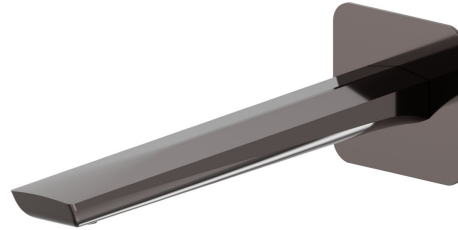

DELTA ZERO

72238.58.063

Wall spout for basin group - finish PVD Gun Metal

With 1/2" connection. L=229 mm

PVD Gun Metal

FEATURES

- | | |
|--------------|---------------------|
| Material | Brass |
| Technology | Save Water |
| Installation | Wall mounted |
| Spout | Long spout |

TECHNICAL DRAWING

AR Preview
try it in your home

More Details
on our [website](#)

DELTA ZERO

72238.58.063

Wall spout for basin group - finish PVD Gun Metal

AVAILABLE FINISHES

58.063