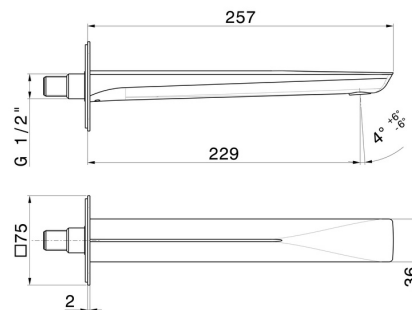

DELTA ZERO

72238.59.064

Wall spout for basin group - finish PVD Brushed Gun Metal

With 1/2" connection. L=229 mm

FEATURES

Material	Brass
Technology	Save Water
Installation	Wall mounted
Spout	Long spout

TECHNICAL DRAWING

DELTA ZERO

72238.59.064

Wall spout for basin group - finish PVD Brushed Gun Metal

AVAILABLE FINISHES

59.064

PVD Brushed Gun Metal

01.014

finish Matt White