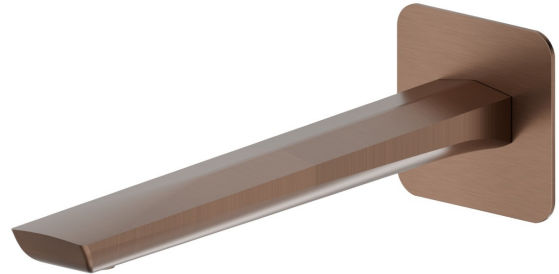

DELTA ZERO

72238.59.067

Wall spout for basin group - finish PVD Brushed Copper Bronze

With 1/2" connection. L=229 mm

PVD Brushed Copper Bronze

FEATURES

Material	Brass
Technology	Save Water
Installation	Wall mounted
Spout	Long spout

TECHNICAL DRAWING

DELTA ZERO

72238.59.067

Wall spout for basin group - finish PVD Brushed Copper Bronze

AVAILABLE FINISHES

59.067

PVD Brushed Copper Bronze

01.014

finish Matt White

01.093

finish Matt Black

21.018

finish Chrome

58.061

finish PVD Copper Bronze

58.063