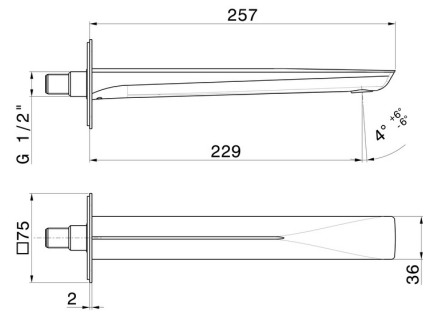

DELTA ZERO

72238.59.067

Wall spout for basin group - finish PVD Brushed Copper Bronze

With 1/2" connection. L=229 mm

PVD Brushed Copper Bronze

FEATURES

Material	Brass
Technology	Save Water
Installation	Wall mounted
Spout	Long spout

TECHNICAL DRAWING

DELTA ZERO

72238.59.067

Wall spout for basin group - finish PVD Brushed Copper Bronze

AVAILABLE FINISHES

59.067

PVD Brushed Copper Bronze

01.014