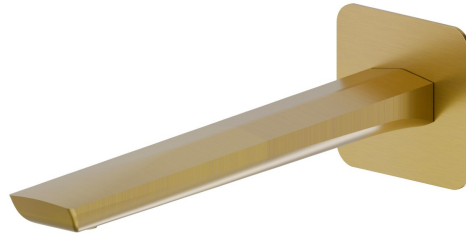

DELTA ZERO

72238.59.097

Wall spout for basin group - finish PVD Brushed Gold

With 1/2" connection. L=229 mm

PVD Brushed Gold

FEATURES

Material	Brass
Technology	Save Water
Installation	Wall mounted
Spout	Long spout

TECHNICAL DRAWING

DELTA ZERO

72238.59.097

Wall spout for basin group - finish PVD Brushed Gold

AVAILABLE FINISHES

59.097

PVD Brushed Gold

01.014

finish Matt White

01.093

finish Matt Black

21.018

finish Chrome

58.061

finish PVD Copper Bronze

58.063