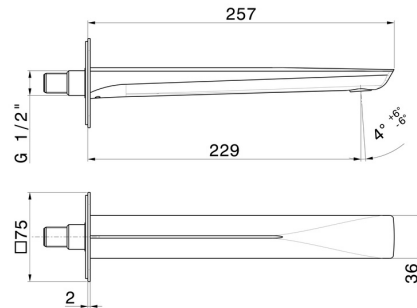

DELTA ZERO

72238.59.097

Wall spout for basin group - finish PVD Brushed Gold

With 1/2" connection. L=229 mm

PVD Brushed Gold

FEATURES

Material	Brass
Technology	Save Water
Installation	Wall mounted
Spout	Long spout

TECHNICAL DRAWING

DELTA ZERO

72238.59.097

Wall spout for basin group - finish PVD Brushed Gold

AVAILABLE FINISHES

59.097

PVD Brushed Gold

01.014