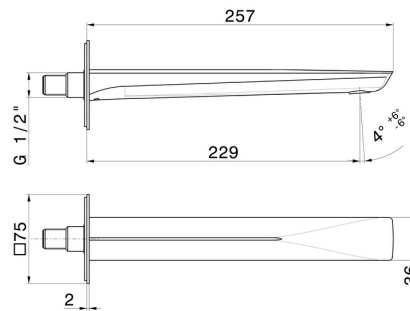

DELTA ZERO

72238.61.020

Wall spout for basin group - finish PVD Glossy Gold

With 1/2" connection. L=229 mm

PVD Glossy Gold

FEATURES

- | | |
|--------------|---------------------|
| Material | Brass |
| Technology | Save Water |
| Installation | Wall mounted |
| Spout | Long spout |

TECHNICAL DRAWING

AR Preview
try it in your home

More Details
on our [website](#)

DELTA ZERO

72238.61.020

Wall spout for basin group - finish PVD Glossy Gold

AVAILABLE FINISHES

61.020