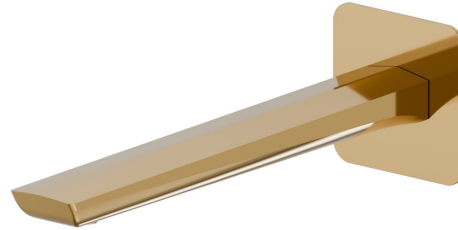

DELTA ZERO

72238.61.020

Wall spout for basin group - finish PVD Glossy Gold

With 1/2" connection. L=229 mm

PVD Glossy Gold

FEATURES

- | | |
|--------------|---------------------|
| Material | Brass |
| Technology | Save Water |
| Installation | Wall mounted |
| Spout | Long spout |

TECHNICAL DRAWING

AR Preview
try it in your home

More Details
on our [website](#)

DELTA ZERO

72238.61.020

Wall spout for basin group - finish PVD Glossy Gold

AVAILABLE FINISHES

61.020

PVD Glossy Gold

01.014

finish Matt White

01.093

finish Matt Black

21.018

finish Chrome

58.061