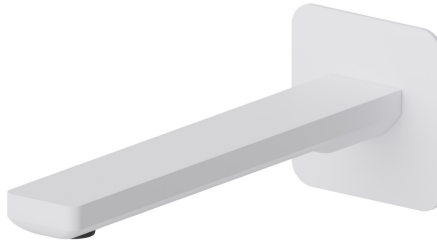

B-EASY

72637.01.014

Wall spout for basin group - finish Matt White

With 1/2" connection. L=190 mm.

Matt White

FEATURES

- | | |
|--------------|---------------------|
| Material | Brass |
| Technology | Save Water |
| Installation | Wall mounted |
| Hole type | Single hole |

TECHNICAL DRAWING

 **AR Preview**
try it in your home

More Details
on our [website](#)

B-EASY

72637.01.014

Wall spout for basin group - finish Matt White

AVAILABLE FINISHES

01.014