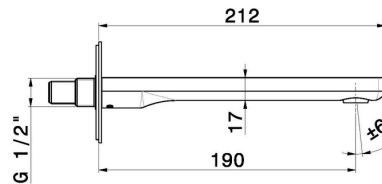

B-EASY

72637.01.014

Wall spout for basin group - finish Matt White

With 1/2" connection. L=190 mm.

Matt White

FEATURES

- | | |
|--------------|---------------------|
| Material | Brass |
| Technology | Save Water |
| Installation | Wall mounted |
| Hole type | Single hole |

TECHNICAL DRAWING

 **AR Preview**
try it in your home

More Details
on our [website](#)

B-EASY

72637.01.014

Wall spout for basin group - finish Matt White

AVAILABLE FINISHES

01.014