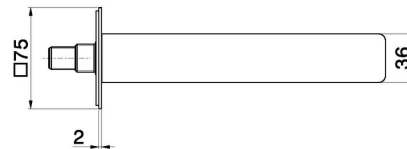

B-EASY

72637.01.014

Wall spout for basin group - finish Matt White

With 1/2" connection. L=190 mm.

Matt White

FEATURES

- | | |
|--------------|---------------------|
| Material | Brass |
| Technology | Save Water |
| Installation | Wall mounted |
| Hole type | Single hole |

TECHNICAL DRAWING

 **AR Preview**
try it in your home

More Details
on our [website](#)

B-EASY

72637.01.014

Wall spout for basin group - finish Matt White

AVAILABLE FINISHES

01.014