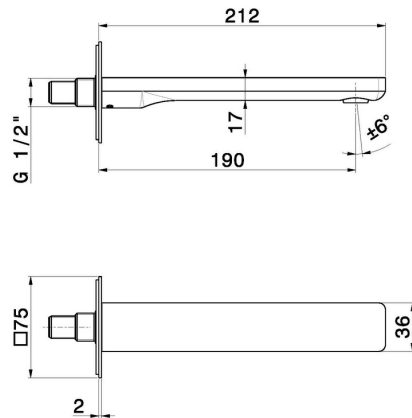

TECHNICAL DRAWING

AR Preview
try it in your home

More Details
on our [website](#)