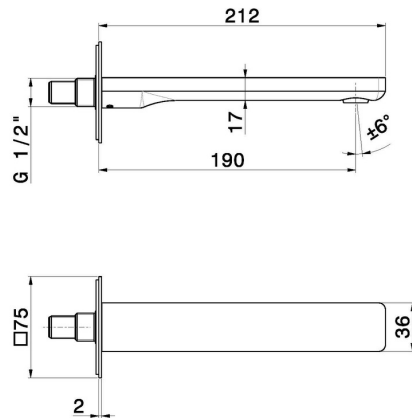

B-EASY

72637.21.018

Wall spout for basin group - finish Chrome

With 1/2" connection. L=190 mm.

FEATURES

- | | |
|--------------|---------------------|
| Material | Brass |
| Technology | Save Water |
| Installation | Wall mounted |
| Hole type | Single hole |

TECHNICAL DRAWING

AR Preview
try it in your home

More Details
on our [website](#)

B-EASY

72637.21.018

Wall spout for basin group - finish Chrome

AVAILABLE FINISHES

21.018