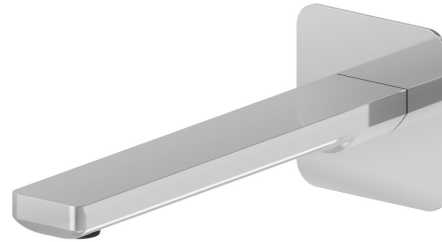

B-EASY

72637.21.018

Wall spout for basin group - finish Chrome

With 1/2" connection. L=190 mm.

FEATURES

- | | |
|--------------|---------------------|
| Material | Brass |
| Technology | Save Water |
| Installation | Wall mounted |
| Hole type | Single hole |

TECHNICAL DRAWING

AR Preview
try it in your home

More Details
on our [website](#)

B-EASY

72637.21.018

Wall spout for basin group - finish Chrome

AVAILABLE FINISHES

21.018