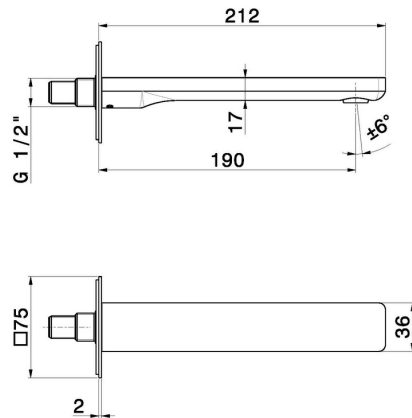

B-EASY

72637.M0.070

Wall spout for basin group - finish Titanium Satin

With 1/2" connection. L=190 mm.

FEATURES

- | | |
|--------------|---------------------|
| Material | Brass |
| Technology | Save Water |
| Installation | Wall mounted |
| Hole type | Single hole |

TECHNICAL DRAWING

 **AR Preview**
try it in your home

More Details
on our [website](#)

B-EASY

72637.M0.070

Wall spout for basin group - finish Titanium Satin

AVAILABLE FINISHES

M0.070