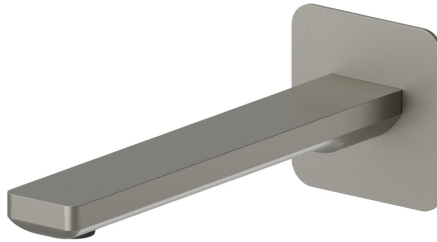

B-EASY

72637.M0.070

Wall spout for basin group - finish Titanium Satin

With 1/2" connection. L=190 mm.

FEATURES

- | | |
|--------------|---------------------|
| Material | Brass |
| Technology | Save Water |
| Installation | Wall mounted |
| Hole type | Single hole |

TECHNICAL DRAWING

 **AR Preview**
try it in your home

More Details
on our [website](#)

B-EASY

72637.M0.070

Wall spout for basin group - finish Titanium Satin

AVAILABLE FINISHES

M0.070

Titanium Satin

01.014

finish Matt White

01.093

finish Matt Black

21.018

finish Chrome

M0.071