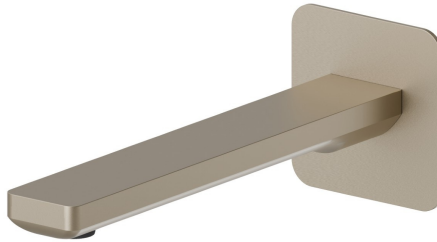

B-EASY

72637.M0.071

Wall spout for basin group - finish Gold Satin

With 1/2" connection. L=190 mm.

FEATURES

- | | |
|--------------|---------------------|
| Material | Brass |
| Technology | Save Water |
| Installation | Wall mounted |
| Hole type | Single hole |

TECHNICAL DRAWING

AR Preview
try it in your home

More Details
on our [website](#)

B-EASY

72637.M0.071

Wall spout for basin group - finish Gold Satin

AVAILABLE FINISHES

M0.071

Gold Satin

01.014

finish Matt White

01.093

finish Matt Black

21.018

finish Chrome

M0.070