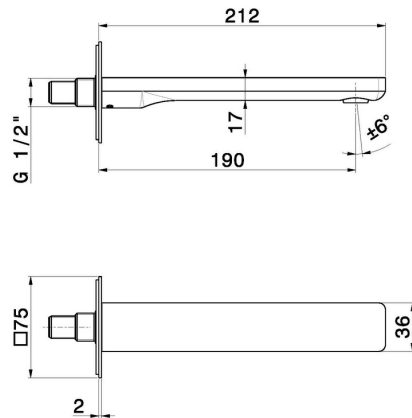

B-EASY

72637.M0.071

Wall spout for basin group - finish Gold Satin

With 1/2" connection. L=190 mm.

FEATURES

- | | |
|--------------|---------------------|
| Material | Brass |
| Technology | Save Water |
| Installation | Wall mounted |
| Hole type | Single hole |

TECHNICAL DRAWING

AR Preview
try it in your home

More Details
on our [website](#)

B-EASY

72637.M0.071

Wall spout for basin group - finish Gold Satin

AVAILABLE FINISHES

M0.071