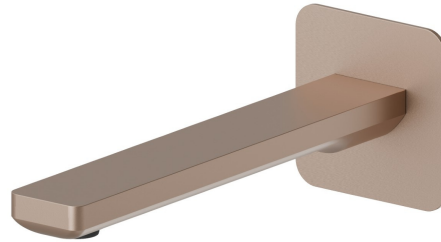

B-EASY

72637.M0.072

Wall spout for basin group - finish Copper Satin

With 1/2" connection. L=190 mm.

FEATURES

- | | |
|--------------|---------------------|
| Material | Brass |
| Technology | Save Water |
| Installation | Wall mounted |
| Hole type | Single hole |

TECHNICAL DRAWING

 **AR Preview**
try it in your home

More Details
on our [website](#)

B-EASY

72637.M0.072

Wall spout for basin group - finish Copper Satin

AVAILABLE FINISHES

M0.072

Copper Satin

01.014

finish Matt White

01.093

finish Matt Black

21.018

finish Chrome

M0.070

finish Titanium Satin

M0.071

finish Gold Satin

M0.075

finish Copper Glossy

AR Preview
try it in your home

More Details
on our [website](#)