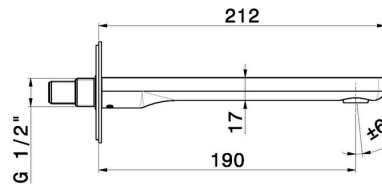

B-EASY

72637.M0.072

Wall spout for basin group - finish Copper Satin

With 1/2" connection. L=190 mm.

FEATURES

- | | |
|--------------|---------------------|
| Material | Brass |
| Technology | Save Water |
| Installation | Wall mounted |
| Hole type | Single hole |

TECHNICAL DRAWING

 **AR Preview**
try it in your home

More Details
on our [website](#)

B-EASY

72637.M0.072

Wall spout for basin group - finish Copper Satin

AVAILABLE FINISHES

M0.072