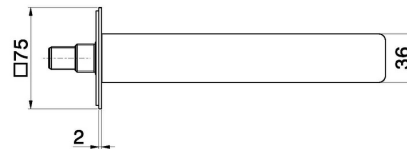

B-EASY

72637.M0.072

Wall spout for basin group - finish Copper Satin

With 1/2" connection. L=190 mm.

FEATURES

- | | |
|--------------|---------------------|
| Material | Brass |
| Technology | Save Water |
| Installation | Wall mounted |
| Hole type | Single hole |

TECHNICAL DRAWING

 **AR Preview**
try it in your home

More Details
on our [website](#)

B-EASY

72637.M0.072

Wall spout for basin group - finish Copper Satin

AVAILABLE FINISHES

M0.072