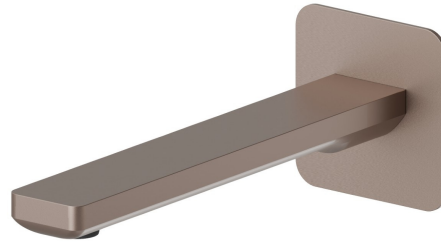

B-EASY

72637.M0.075

Wall spout for basin group - finish Copper Glossy

With 1/2" connection. L=190 mm.

FEATURES

Material	Brass
Technology	Save Water
Installation	Wall mounted
Hole type	Single hole

TECHNICAL DRAWING

B-EASY

72637.M0.075

Wall spout for basin group - finish Copper Glossy

AVAILABLE FINISHES

 **M0.075**
Copper Glossy

 **01.014**
finish Matt White

 **01.093**
finish Matt Black

 **21.018**
finish Chrome

 **M0.070**
finish Titanium Satin

 **M0.071**
finish Gold Satin

 **M0.072**
finish Copper Satin