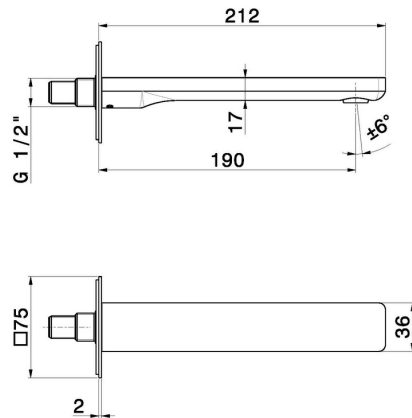

B-EASY

72637.M0.075

Wall spout for basin group - finish Copper Glossy

With 1/2" connection. L=190 mm.

FEATURES

Material	Brass
Technology	Save Water
Installation	Wall mounted
Hole type	Single hole

TECHNICAL DRAWING

B-EASY

72637.M0.075

Wall spout for basin group - finish Copper Glossy

AVAILABLE FINISHES

 **M0.075**
Copper Glossy

 **01.014**
finish Matt White

 **01.093**
finish Matt Black

 **21.018**
finish Chrome