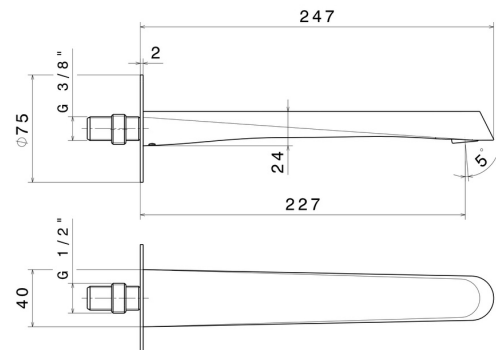

NIO

68938.21.018

Wall spout for basin group with 1/2" connection - finish Chrome

L=227 mm

FEATURES

- | | |
|--------------|---------------------|
| Material | Brass |
| Technology | Save Water |
| Installation | Wall mounted |
| Water mixing | Mechanical |

TECHNICAL DRAWING

NIO

68938.21.018

Wall spout for basin group with 1/2" connection - finish Chrome

AVAILABLE FINISHES

21.018

Chrome

01.093