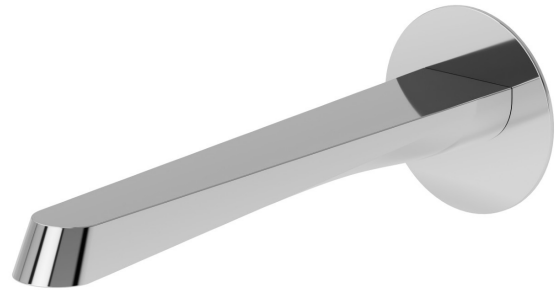

NIO

68938.21.018

Wall spout for basin group with 1/2" connection - finish Chrome

L=227 mm

FEATURES

- | | |
|--------------|---------------------|
| Material | Brass |
| Technology | Save Water |
| Installation | Wall mounted |
| Water mixing | Mechanical |

TECHNICAL DRAWING

NIO

68938.21.018

Wall spout for basin group with 1/2" connection - finish Chrome

AVAILABLE FINISHES

21.018

Chrome

01.093

finish Matt Black

59.066

finish PVD Brushed steel

59.097

finish PVD Brushed Gold