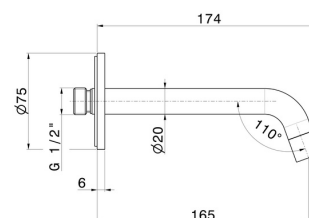

## 16854.01.014

Wall spout for basin group with 1/2" connection - finish Matt White

L=165 mm

### FEATURES

---

Material	<b>Brass</b>
Technology	<b>Save Water</b>
Installation	<b>Wall mounted</b>
Spout	<b>Standard spout</b>
Hole type	<b>Single hole</b>

### TECHNICAL DRAWING

---

**XT**

**16854.01.014**

Wall spout for basin group with 1/2" connection - finish Matt White

**AVAILABLE FINISHES**

---

**01.014**