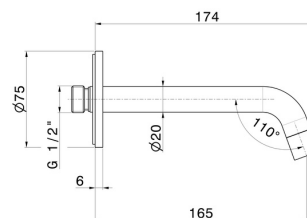

XT

16854.01.093

Wall spout for basin group with 1/2" connection - finish Matt Black

L=165 mm

FEATURES

Material	Brass
Technology	Save Water
Installation	Wall mounted
Spout	Standard spout
Hole type	Single hole

TECHNICAL DRAWING

XT

16854.01.093

Wall spout for basin group with 1/2" connection - finish Matt Black

AVAILABLE FINISHES

01.093

Matt Black

01.014