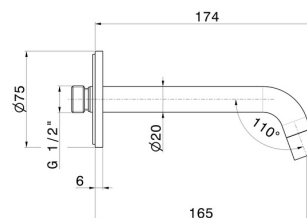

XT

16854.21.018

Wall spout for basin group with 1/2" connection - finish
Chrome

L=165 mm

FEATURES

Material	Brass
Technology	Save Water
Installation	Wall mounted
Spout	Standard spout
Hole type	Single hole

TECHNICAL DRAWING

XT

16854.21.018

Wall spout for basin group with 1/2" connection - finish Chrome

AVAILABLE FINISHES

21.018

Chrome

01.014

finish Matt White