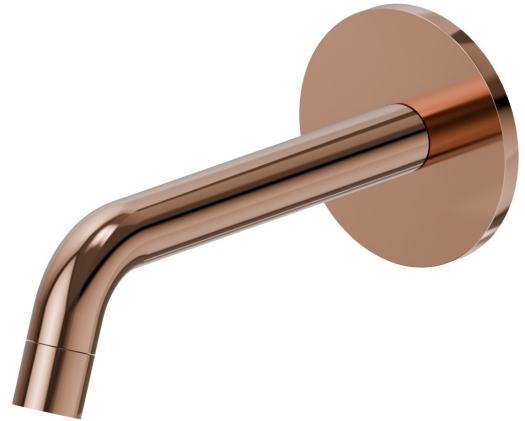

# XT

**16854.58.061**

Wall spout for basin group with 1/2" connection - finish PVD Copper Bronze

L=165 mm

PVD Copper Bronze

## FEATURES

Material	<b>Brass</b>
Technology	<b>Save Water</b>
Installation	<b>Wall mounted</b>
Spout	<b>Standard spout</b>
Hole type	<b>Single hole</b>

## TECHNICAL DRAWING

 **AR Preview**  
try it in your home

**More Details**  
on our [website](#)

**XT**

**16854.58.061**

Wall spout for basin group with 1/2" connection - finish PVD Copper Bronze

## AVAILABLE FINISHES

---

**58.061**

PVD Copper Bronze

**01.014**

finish Matt White

**01.093**

finish Matt Black