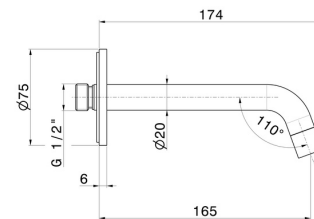

TECHNICAL DRAWING

AR Preview
try it in your home

More Details
on our [website](#)