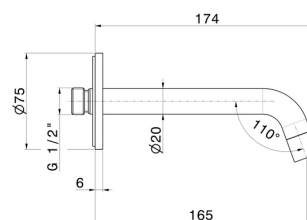

XT

16854.58.063

Wall spout for basin group with 1/2" connection - finish PVD Gun Metal

L=165 mm

PVD Gun Metal

FEATURES

Material	Brass
Technology	Save Water
Installation	Wall mounted
Spout	Standard spout
Hole type	Single hole

TECHNICAL DRAWING

XT

16854.58.063

Wall spout for basin group with 1/2" connection - finish PVD Gun Metal

AVAILABLE FINISHES

58.063

PVD Gun Metal

01.014