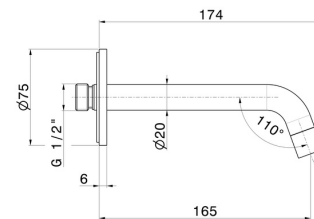

XT

16854.61.020

Wall spout for basin group with 1/2" connection - finish PVD Glossy Gold

L=165 mm

PVD Glossy Gold

FEATURES

Material	Brass
Technology	Save Water
Installation	Wall mounted
Spout	Standard spout
Hole type	Single hole

TECHNICAL DRAWING

XT

16854.61.020

Wall spout for basin group with 1/2" connection - finish PVD Glossy Gold

AVAILABLE FINISHES

61.020

PVD Glossy Gold

01.014