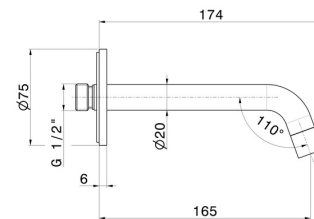

XT

16854.M0.070

Wall spout for basin group with 1/2" connection - finish
Titanium Satin

L=165 mm

FEATURES

| | |
|--------------|-----------------------|
| Material | Brass |
| Technology | Save Water |
| Installation | Wall mounted |
| Spout | Standard spout |
| Hole type | Single hole |

TECHNICAL DRAWING

XT

16854.M0.070

Wall spout for basin group with 1/2" connection - finish Titanium Satin

AVAILABLE FINISHES

M0.070

Titanium Satin

01.014