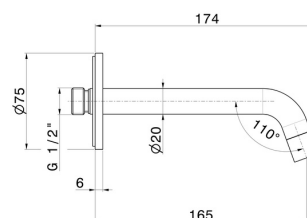

XT

16854.M0.071

Wall spout for basin group with 1/2" connection - finish Gold Satin

L=165 mm

FEATURES

Material	Brass
Technology	Save Water
Installation	Wall mounted
Spout	Standard spout
Hole type	Single hole

TECHNICAL DRAWING

XT

16854.M0.071

Wall spout for basin group with 1/2" connection - finish Gold Satin

AVAILABLE FINISHES

M0.071

Gold Satin

01.014