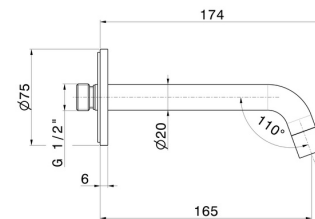

XT

16854.M0.072

Wall spout for basin group with 1/2" connection - finish
Copper Satin

L=165 mm

FEATURES

Material	Brass
Technology	Save Water
Installation	Wall mounted
Spout	Standard spout
Hole type	Single hole

TECHNICAL DRAWING

XT

16854.M0.072

Wall spout for basin group with 1/2" connection - finish Copper Satin

AVAILABLE FINISHES

M0.072

Copper Satin

01.014