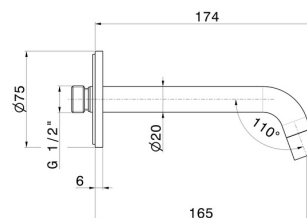

XT

16854.M0.075

Wall spout for basin group with 1/2" connection - finish
Copper Glossy

L=165 mm

FEATURES

Material	Brass
Technology	Save Water
Installation	Wall mounted
Spout	Standard spout
Hole type	Single hole

TECHNICAL DRAWING

XT

16854.M0.075

Wall spout for basin group with 1/2" connection - finish Copper Glossy

AVAILABLE FINISHES

M0.075

Copper Glossy

01.014