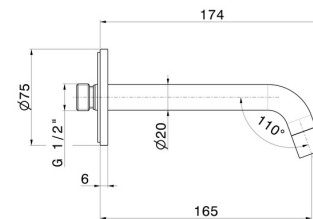

TECHNICAL DRAWING