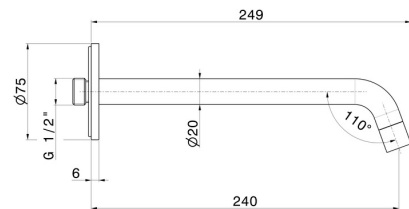

XT

16855.01.014

Wall spout for basin group with 1/2" connection - finish Matt White

L=240 mm

FEATURES

- | | |
|--------------|---------------------|
| Material | Brass |
| Technology | Save Water |
| Installation | Wall mounted |
| Spout | Long spout |
| Hole type | Single hole |

TECHNICAL DRAWING

 **AR Preview**
try it in your home

More Details
on our [website](#)

XT

16855.01.014

Wall spout for basin group with 1/2" connection - finish Matt White

AVAILABLE FINISHES

01.014