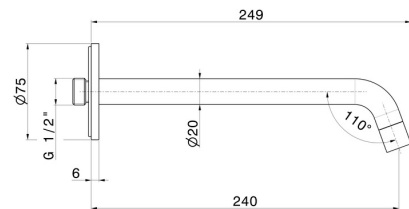

TECHNICAL DRAWING

AR Preview
try it in your home

More Details
on our [website](#)