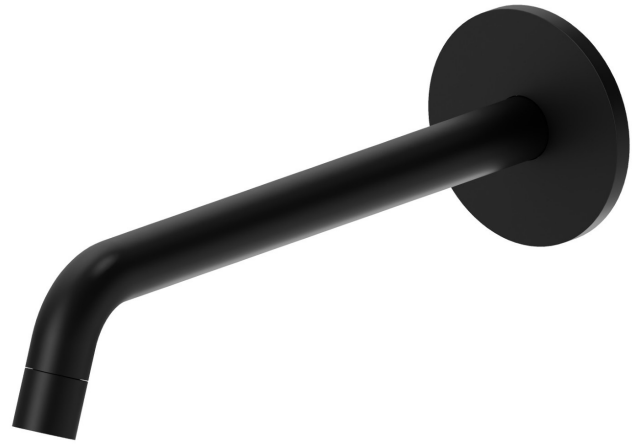

XT

16855.01.093

Wall spout for basin group with 1/2" connection - finish Matt Black

L=240 mm

FEATURES

- | | |
|--------------|---------------------|
| Material | Brass |
| Technology | Save Water |
| Installation | Wall mounted |
| Spout | Long spout |
| Hole type | Single hole |

TECHNICAL DRAWING

 **AR Preview**
try it in your home

More Details
on our [website](#)

XT

16855.01.093

Wall spout for basin group with 1/2" connection - finish Matt Black

AVAILABLE FINISHES

01.093