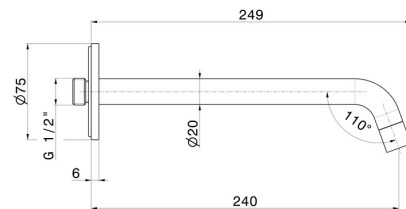

XT

16855.21.018

Wall spout for basin group with 1/2" connection - finish Chrome

L=240 mm

Chrome

FEATURES

Material	Brass
Technology	Save Water
Installation	Wall mounted
Spout	Long spout
Hole type	Single hole

TECHNICAL DRAWING

AR Preview
try it in your home

More Details
on our [website](#)

XT

16855.21.018

Wall spout for basin group with 1/2" connection - finish Chrome

AVAILABLE FINISHES

21.018