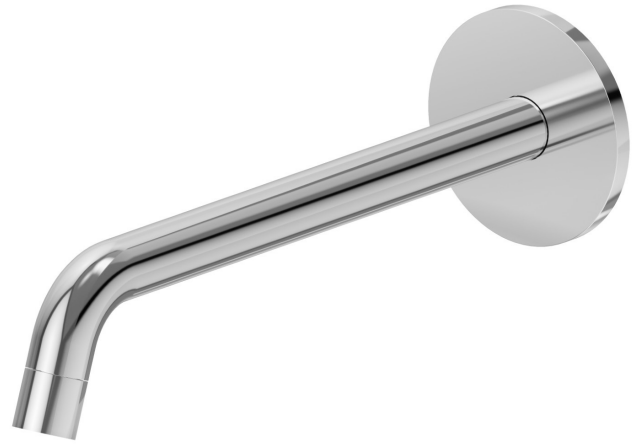

XT

16855.21.018

Wall spout for basin group with 1/2" connection - finish Chrome

L=240 mm

Chrome

FEATURES

Material	Brass
Technology	Save Water
Installation	Wall mounted
Spout	Long spout
Hole type	Single hole

TECHNICAL DRAWING

AR Preview
try it in your home

More Details
on our [website](#)

XT

16855.21.018

Wall spout for basin group with 1/2" connection - finish Chrome

AVAILABLE FINISHES

21.018

Chrome

01.014

finish Matt White

01.093

finish Matt Black

58.061

finish PVD Copper Bronze

58.063