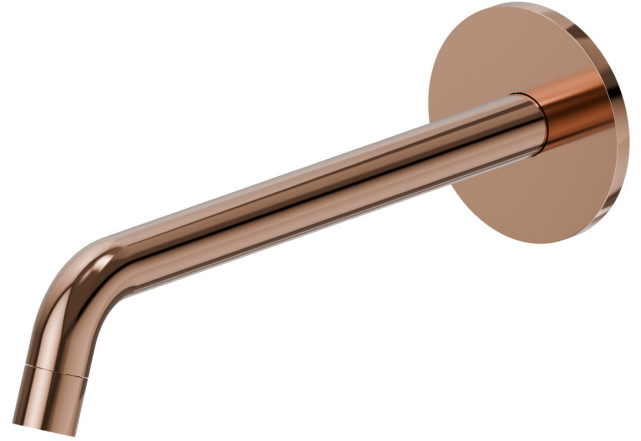

XT

16855.58.061

Wall spout for basin group with 1/2" connection - finish PVD Copper Bronze

L=240 mm

PVD Copper Bronze

FEATURES

- | | |
|--------------|---------------------|
| Material | Brass |
| Technology | Save Water |
| Installation | Wall mounted |
| Spout | Long spout |
| Hole type | Single hole |

TECHNICAL DRAWING

AR Preview
try it in your home

More Details
on our [website](#)

XT

16855.58.061

Wall spout for basin group with 1/2" connection - finish PVD Copper Bronze

AVAILABLE FINISHES

58.061

PVD Copper Bronze

01.014

finish Matt White

01.093

finish Matt Black

21.018

finish Chrome

58.063

finish PVD Gun Metal

61.020

finish PVD Glossy Gold

M0.070

finish Titanium Satin

M0.071

finish Gold Satin

M0.072