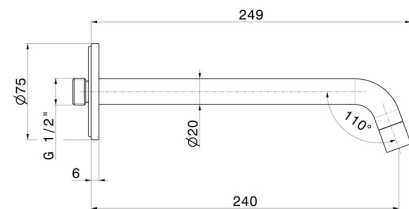

XT

16855.58.061

Wall spout for basin group with 1/2" connection - finish PVD Copper Bronze

L=240 mm

PVD Copper Bronze

FEATURES

- | | |
|--------------|---------------------|
| Material | Brass |
| Technology | Save Water |
| Installation | Wall mounted |
| Spout | Long spout |
| Hole type | Single hole |

TECHNICAL DRAWING

AR Preview
try it in your home

More Details
on our [website](#)

XT

16855.58.061

Wall spout for basin group with 1/2" connection - finish PVD Copper Bronze

AVAILABLE FINISHES

58.061