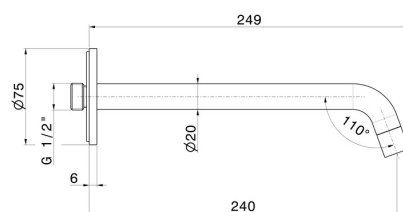

XT

16855.58.063

Wall spout for basin group with 1/2" connection - finish PVD Gun Metal

L=240 mm

FEATURES

Material	Brass
Technology	Save Water
Installation	Wall mounted
Spout	Long spout
Hole type	Single hole

TECHNICAL DRAWING

XT

16855.58.063

Wall spout for basin group with 1/2" connection - finish PVD Gun Metal

AVAILABLE FINISHES

58.063

PVD Gun Metal

01.014