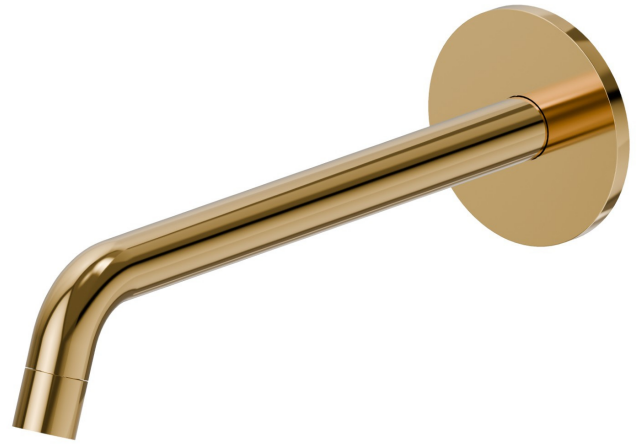

# XT

**16855.61.020**

Wall spout for basin group with 1/2" connection - finish PVD Glossy Gold

L=240 mm

PVD Glossy Gold

## FEATURES

Material	<b>Brass</b>
Technology	<b>Save Water</b>
Installation	<b>Wall mounted</b>
Spout	<b>Long spout</b>
Hole type	<b>Single hole</b>

## TECHNICAL DRAWING

 **AR Preview**  
try it in your home

**More Details**  
on our [website](#)

**XT**

**16855.61.020**

Wall spout for basin group with 1/2" connection - finish PVD Glossy Gold

**AVAILABLE FINISHES**