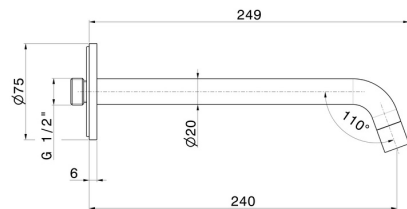

TECHNICAL DRAWING

AR Preview
try it in your home

More Details
on our [website](#)